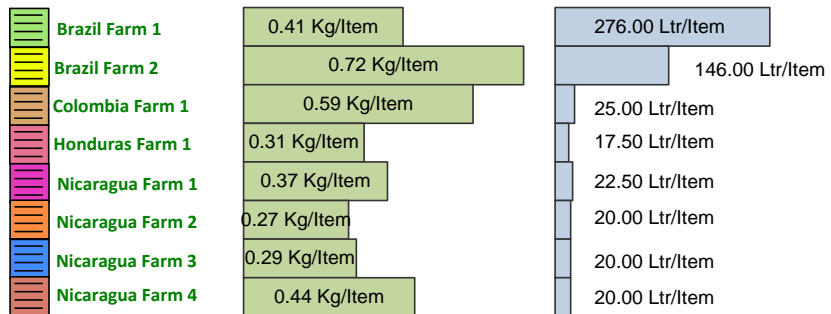

Visualize footprint contributors

CO₂ emissions and water scarcity per Liter for coffee from each farm

Brazil Farm 2: Emissions and water scarcity cumulating with each step