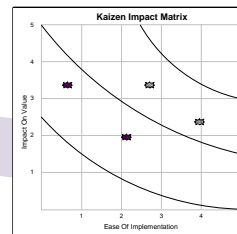

Remote VSM Environment

Team Mapping
Using OneNote

Capture
eVSM Teams

Analyze

+
eVSM Mix

Implement

Brainstorm
"What-If"

Future State