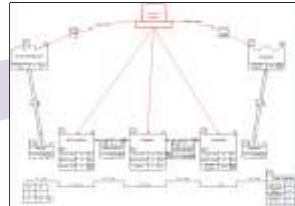

Remote VSM Environment

Team Mapping
Using OneNote

Capture
eVSM Teams

Analyze

+
eVSM Mix

Implement

Brainstorm
"What-If"

Future State