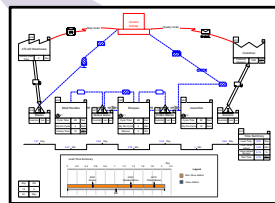

Remote VSM Environment

Team Mapping
Using OneNote

Capture
eVSM Teams

Analyze

+
eVSM Mix

Implement

Brainstorm
"What-If"

Future State