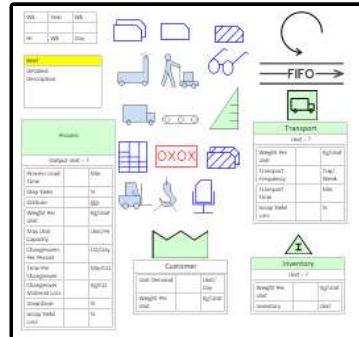

Remote VSM Environment

Team Mapping
Using OneNote

Capture
eVSM Teams

Analyze

+
eVSM Mix

Implement

Brainstorm
"What-If"

Future State